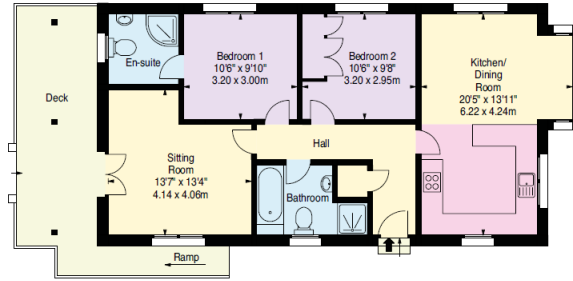

Ground Floor

Burnside Cottage

Ground Floor

Iona & Ailsa Apartments

Ground Floor

Main House

Ground Floor

First Floor

Approximate Gross Internal Floor Area
 Main House: 2529 Sq Ft - 234.94 Sq M

(Including Coal House)

Iona & Ailsa Apartments: 1221 Sq Ft - 113.43 Sq M

Games Room Building: 713 Sq Ft - 66.24 Sq M

Burnside Cottage: 840 Sq Ft - 78.04 Sq M