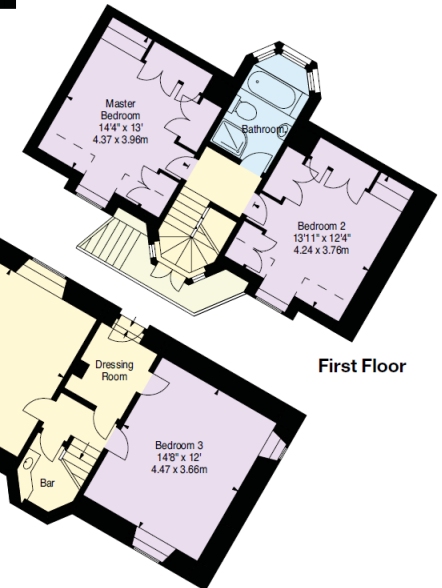

Ground Floor

Burnside Cottage

Ground Floor

Iona & Ailsa Apartments

Ground Floor

Main House

Ground Floor

First Floor

Approximate Gross Internal Floor Area
 Main House: 2529 Sq Ft - 234.94 Sq M

(Including Coal House)

Iona & Ailsa Apartments: 1221 Sq Ft - 113.43 Sq M

Games Room Building: 713 Sq Ft - 66.24 Sq M

Burnside Cottage: 840 Sq Ft - 78.04 Sq M