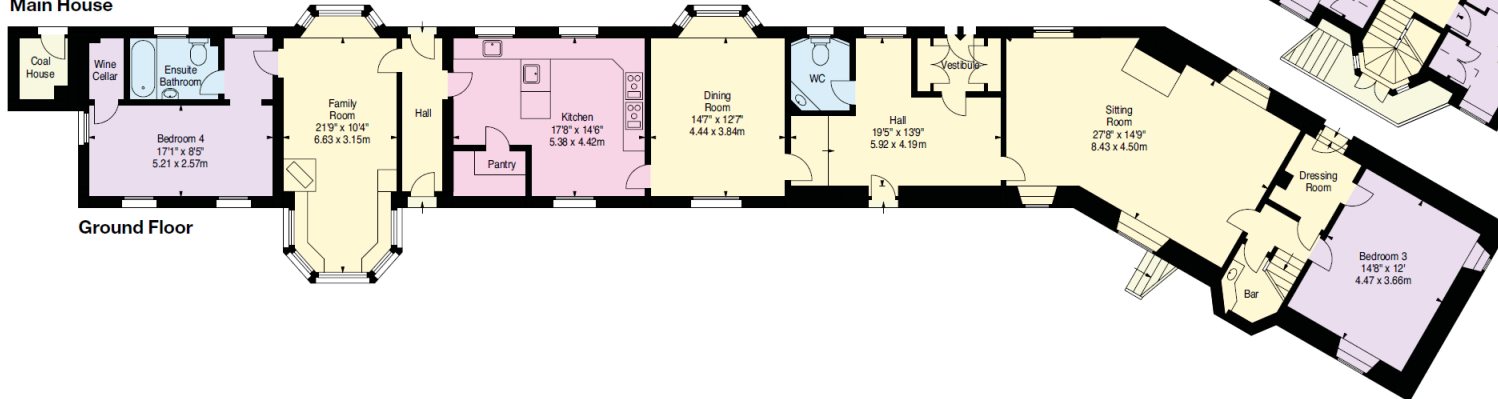

Ground Floor

Burnside Cottage

Ground Floor

Iona & Ailsa Apartments

Ground Floor

Main House

Ground Floor

First Floor

Approximate Gross Internal Floor Area
 Main House: 2529 Sq Ft - 234.94 Sq M

(Including Coal House)

Iona & Ailsa Apartments: 1221 Sq Ft - 113.43 Sq M

Games Room Building: 713 Sq Ft - 66.24 Sq M

Burnside Cottage: 840 Sq Ft - 78.04 Sq M