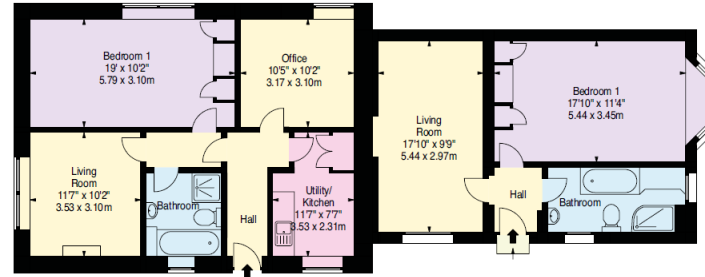

Ground Floor

Burnside Cottage

Ground Floor

Iona & Ailsa Apartments

Ground Floor

Main House

Ground Floor

First Floor

Approximate Gross Internal Floor Area
 Main House: 2529 Sq Ft - 234.94 Sq M

(Including Coal House)

Iona & Ailsa Apartments: 1221 Sq Ft - 113.43 Sq M

Games Room Building: 713 Sq Ft - 66.24 Sq M

Burnside Cottage: 840 Sq Ft - 78.04 Sq M